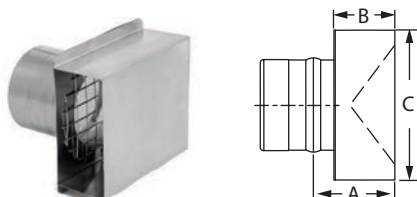

Termination Box

Use for horizontal through-the-wall terminations. Check installation instructions for restrictions on horizontal terminations, such as minimum distance from windows and doors.

SIZE	ORDER #	STOCK #	A	B	C
3"	FSTB3	810003122	2 3/10"	2"	5"
4"	FSTB4	810003176	2 3/10"	2"	6"