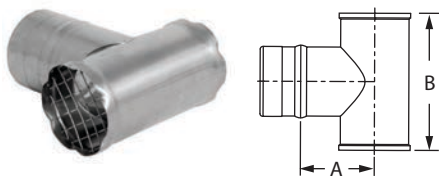

Termination Tee

Use for standard and high-wind through-the-wall terminations. Check installation instructions for restrictions on horizontal terminations, such as minimum distance from windows and doors.

SIZE	ORDER #	STOCK #	A	B
3"	FSTT3	810003121	3"	6"
4"	FSTT4	810003175	3 1/2"	7"
5"	FSTT5	810003230	4"	8"
6"	FSTT6	810003282	4 1/2"	9"